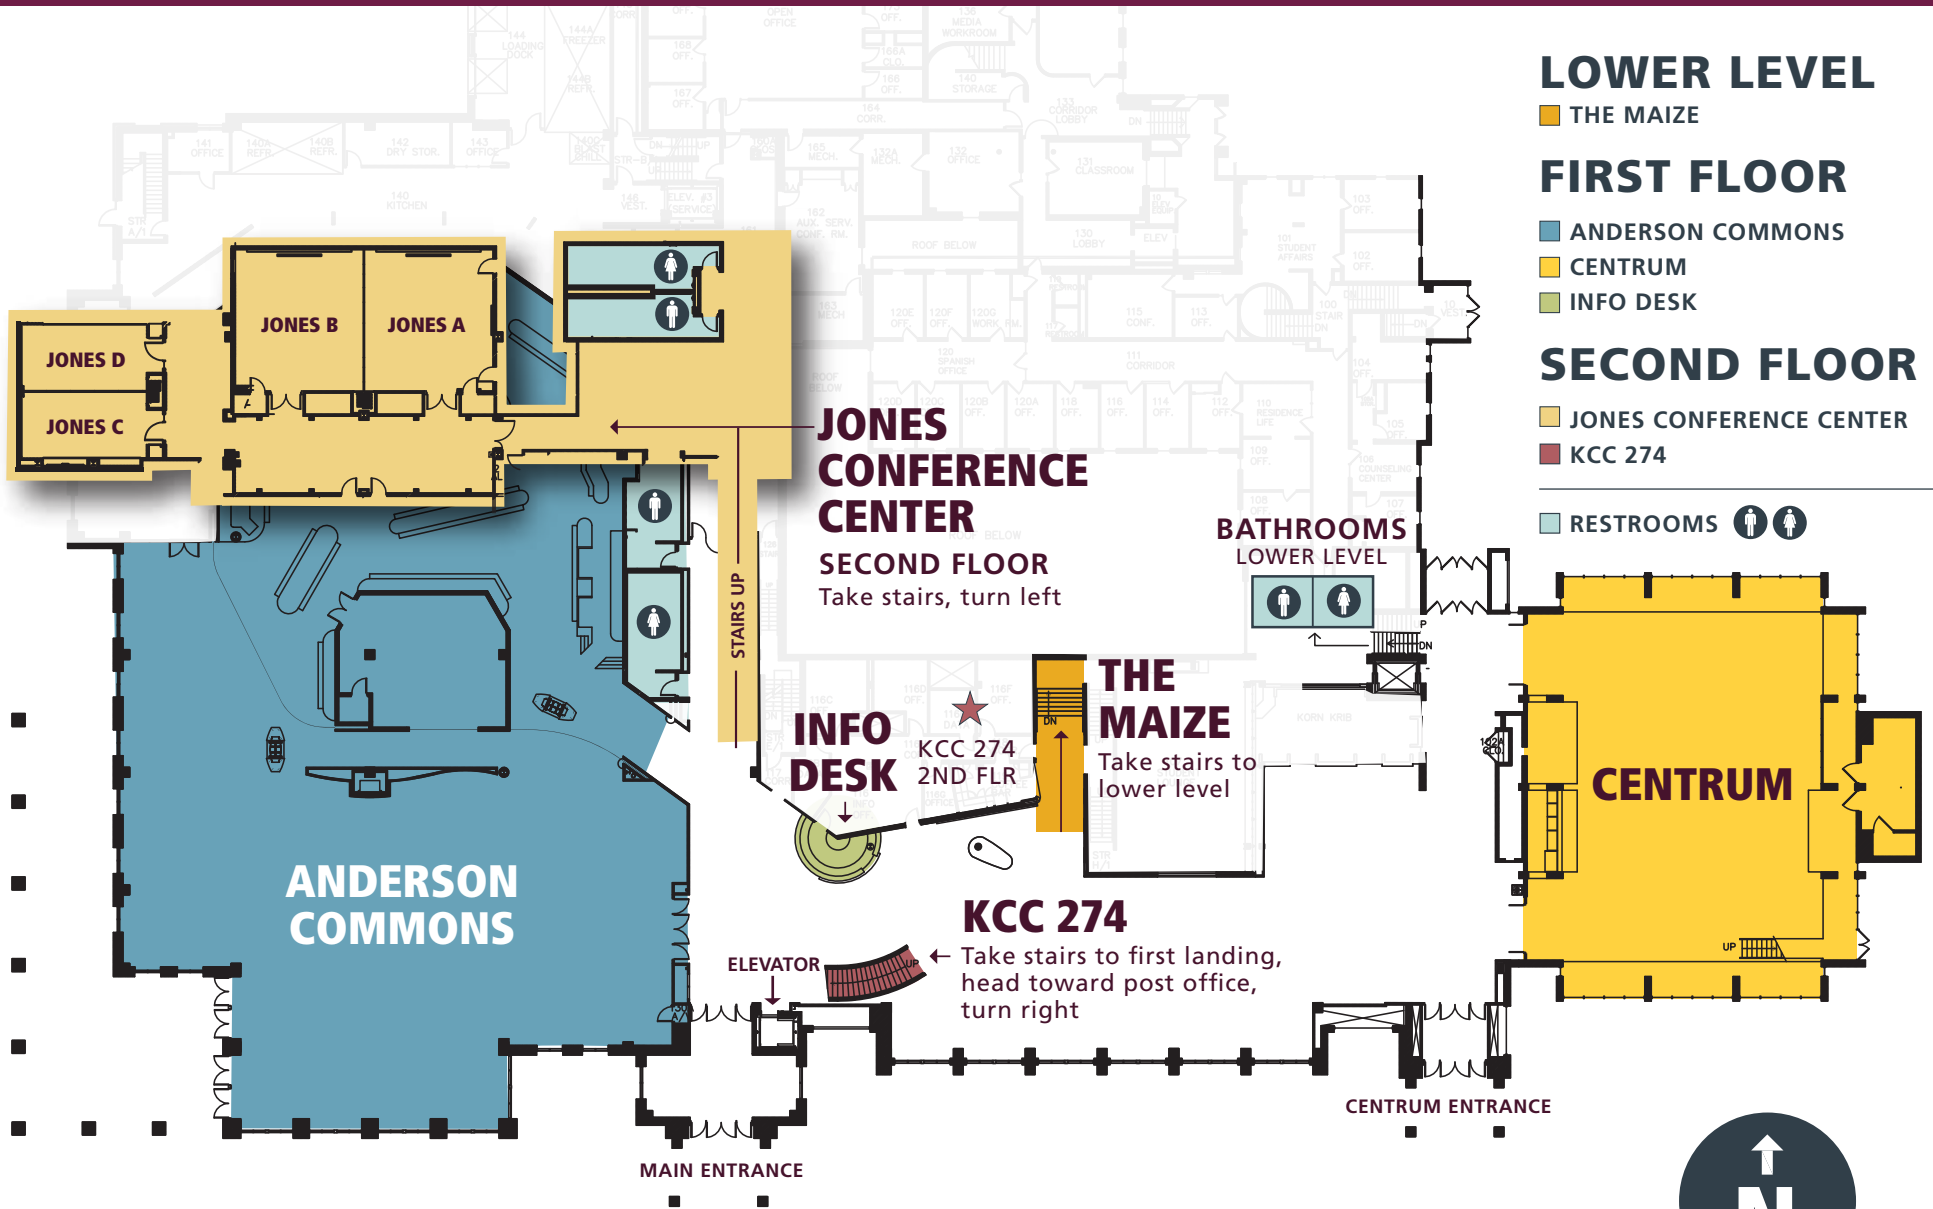

KNUTSON CAMPUS CENTER MAP

LOWER LEVEL

THE MAIZE

FIRST FLOOR

ANDERSON COMMONS

CENTRUM

INFO DESK

SECOND FLOOR

JONES CONFERENCE CENTER

KCC 274

RESTROOMS